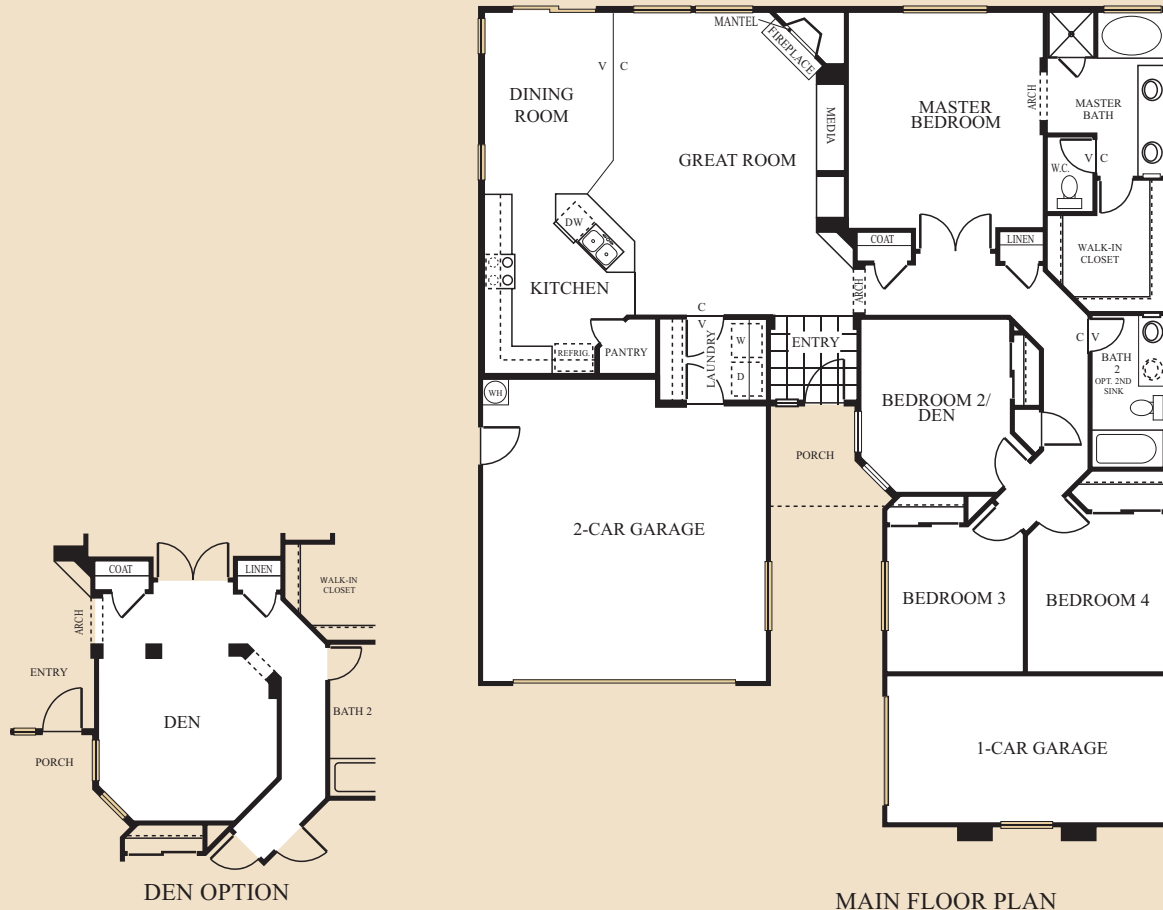

Autumn Winds

The 1855

1,855 Square Feet • 4 Bedrooms, 2 Baths,
3-Car Garage

DEN OPTION

MAIN FLOOR PLAN