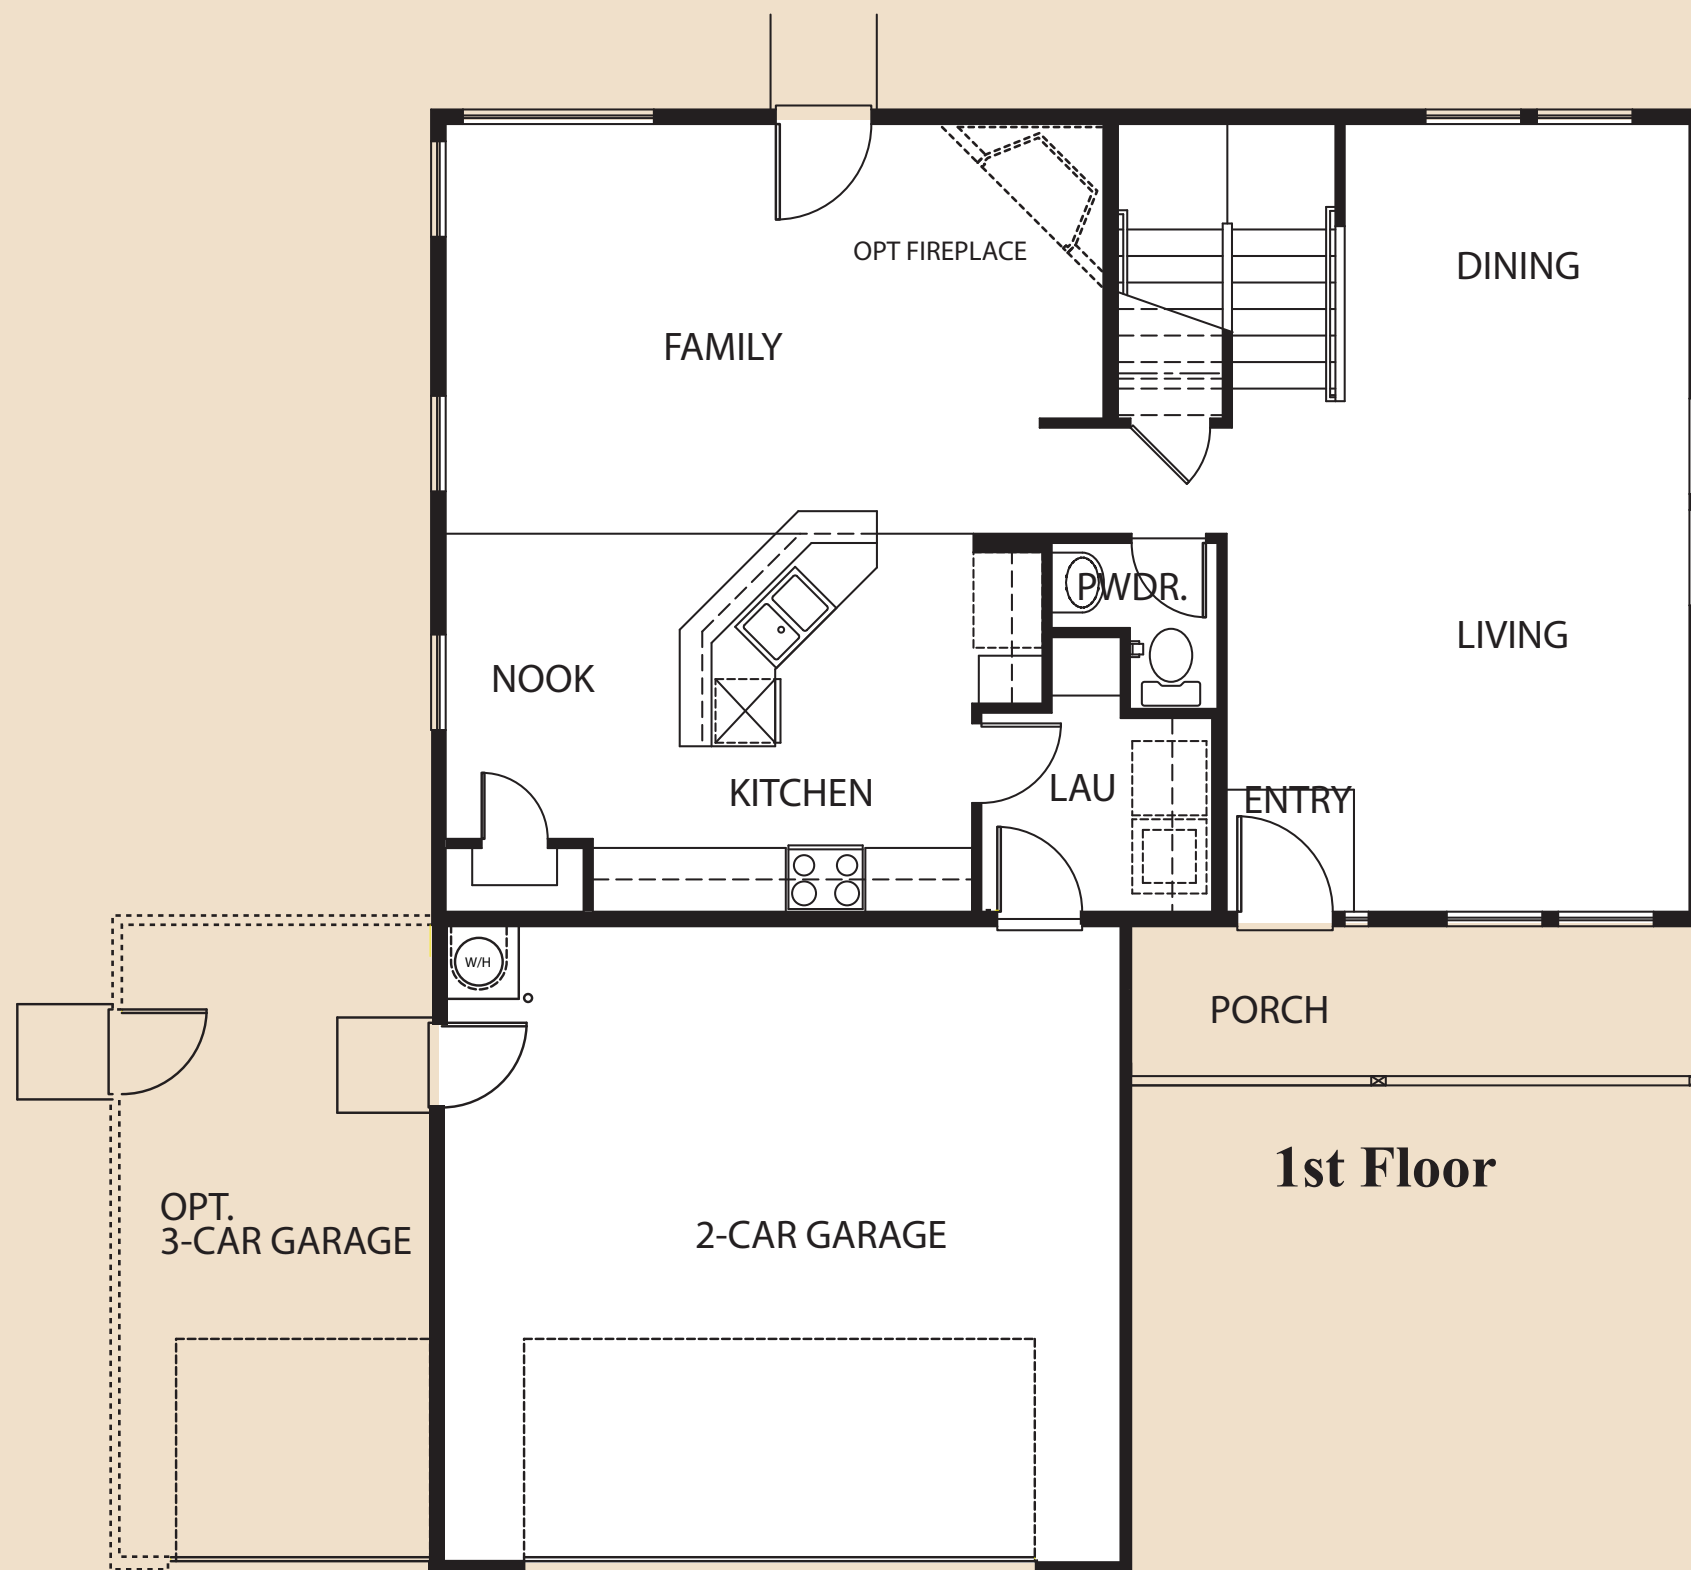

# Summer Breeze

## The 2035

2035 Square Feet • 4 Bedrooms  
2.5 Baths • 2-Car Garage

2nd Floor

Opt Loft

1st Floor