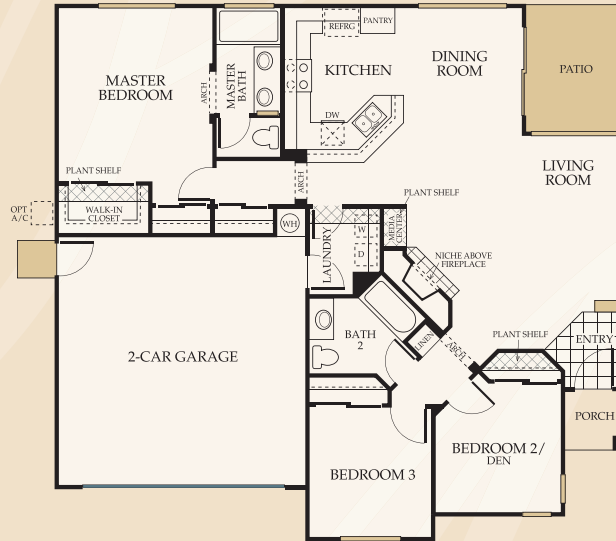

## The 1261

1,261 Sq. Ft. • 3 Bedrooms, 2 Baths, 2-Car Garage  
Optional 3-Car Garage

OPTIONAL 3-CAR GARAGE

DEN - ALTERNATE PLAN

R & K Homes, LLC