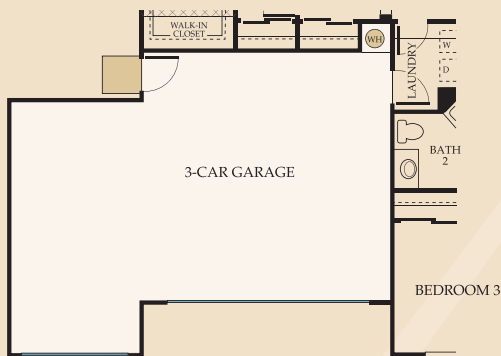

## The 1261

1,261 Sq. Ft. • 3 Bedrooms, 2 Baths, 2-Car Garage  
Optional 3-Car Garage

OPTIONAL 3-CAR GARAGE

DEN - ALTERNATE PLAN

R & K Homes, LLC