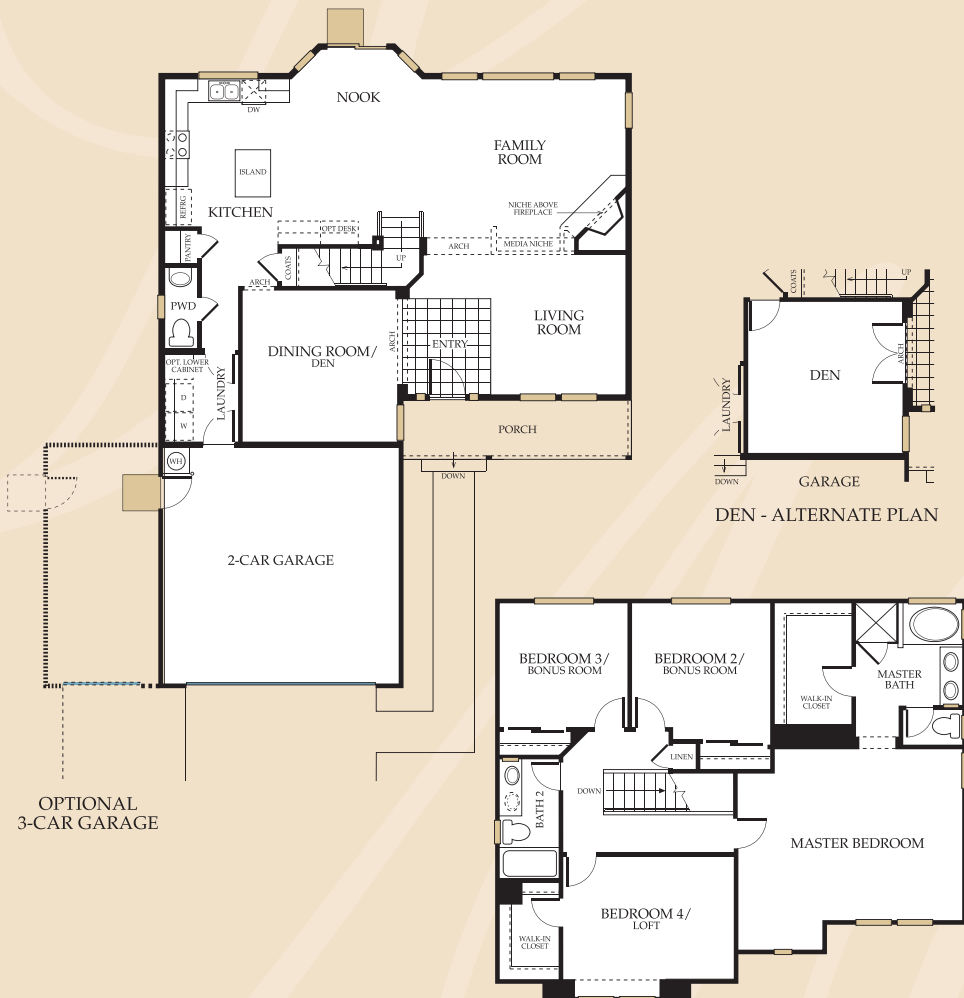

# Southwest Meadows

## The 2405

2405 Sq. Ft. • 4 Bedrooms, 2½ Baths, 2-Car Garage  
Optional 3 Car Garage

R & K Homes, LLC